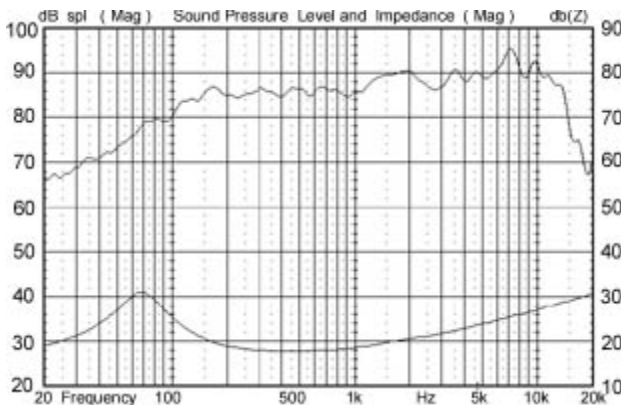

## 4" PPM FULL RANGE, WOOFER

DIAPHRAGM MTL	Natural color PPM
SURROUND MTL	Rubber
NOMINAL IMPEDANCE	8 Ω
DCR IMPEDANCE	6 Ω
SENSITIVITY 1W/1m	87 dB
FREQUENCY RESPONSE	65-15K Hz
FREE AIR RESONANCE	65 Hz
VOICE COIL DIAMETER	25 mm
AIR GAP HEIGHT	6 mm
RATED POWER INPUT	45 W
MAXIMUM POWER INPUT	90 W
FORCE FACTOR, BL	5.4 TM
MAGNET WEIGHT (11 oz)	308 g
MOVING MASS	5 g
FERRO FLUID ENHANCED	No
SUSPENSION COMPL.	1135 MN <sup>-1</sup>
EFFEC.PISTON AREA	0.0057 m <sup>2</sup>
X-max	3 mm
Vas	5.2 Litr
Qts	0.35
Qms	2.08
Qes	0.42