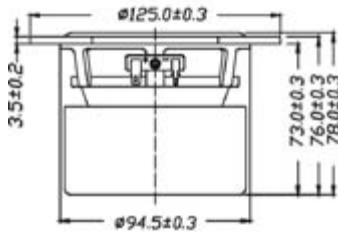

# W4-656S

- FULL RANGE DESIGN
- HOME HI-FI, HOME THEATER, MID BASS APPLICATION
- DIE CAST BASKET
- PPM CONE WITH RUBBER SURROUND
- MAGNETICALLY SHIELDED

## 4" PPM FULL RANGE, WOOFER

DIAPHRAGM MTL	Natural color PPM
SURROUND MTL	Rubber
NOMINAL IMPEDANCE	8 Ω
DCR IMPEDANCE	6 Ω
SENSITIVITY 1W/1m	87 dB
FREQUENCY RESPONSE	65-15K Hz
FREE AIR RESONANCE	65 Hz
VOICE COIL DIAMETER	25 mm
AIR GAP HEIGHT	6 mm
RATED POWER INPUT	45 W
MAXIMUM POWER INPUT	90 W
FORCE FACTOR, BL	5.4 TM
MAGNET WEIGHT (11 oz)	308 g
MOVING MASS	5 g
FERRO FLUID ENHANCED	No
SUSPENSION COMPL.	1135 MN <sup>-1</sup>
EFFEC.PISTON AREA	0.0057 m <sup>2</sup>
X-max	3 mm
Vas	5.2 Litr
Qts	0.35
Qms	2.08
Qes	0.42