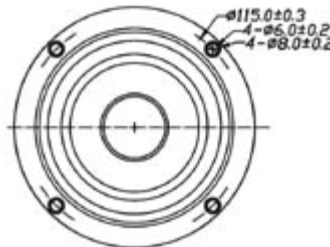

# W4-656S

- FULL RANGE DESIGN
- HOME HI-FI, HOME THEATER, MID BASS APPLICATION
- DIE CAST BASKET
- PPM CONE WITH RUBBER SURROUND
- MAGNETICALLY SHIELDED

## 4" PPM FULL RANGE, WOOFER

DIAPHRAGM MTL	Natural color PPM
SURROUND MTL	Rubber
NOMINAL IMPEDANCE	8 Ω
DCR IMPEDANCE	6 Ω
SENSITIVITY 1W/1m	87 dB
FREQUENCY RESPONSE	65-15K Hz
FREE AIR RESONANCE	65 Hz
VOICE COIL DIAMETER	25 mm
AIR GAP HEIGHT	6 mm
RATED POWER INPUT	45 W
MAXIMUM POWER INPUT	90 W
FORCE FACTOR, BL	5.4 TM
MAGNET WEIGHT (11 oz)	308 g
MOVING MASS	5 g
FERRO FLUID ENHANCED	No
SUSPENSION COMPL.	1135 MN <sup>-1</sup>
EFFEC.PISTON AREA	0.0057 m <sup>2</sup>
X-max	3 mm
Vas	5.2 Litr
Qts	0.35
Qms	2.08
Qes	0.42